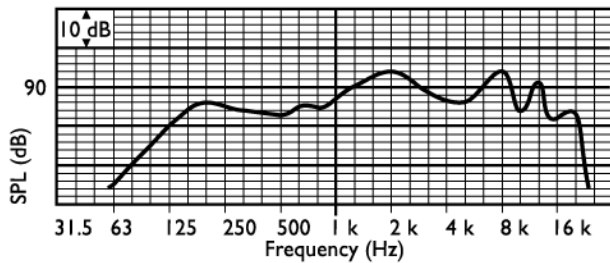

Circuit diagram

Dimensions (in mm/in)

Frequency response

Polar diagram (measured with pink noise)

Octave band (Hz)	125	250	500	1k	2k	4k	8k
SPL 1.1	82	84	83	88	92	88	88
SPL max.	90	92	91	96	100	96	96
Q-factor	1.2	1.2	1.6	2.9	5.1	8.5	18
Efficiency	0.17	0.26	0.16	0.28	0.39	0.09	0.04
H. angle	360	360	360	180	120	90	60
V. angle	360	360	360	180	120	90	60

Quick reference table

Parts Included

Quantity	Components
1	LBC 3941/11 Sound Projector

Technical Specifications

Electrical*

Maximum Power	9 W
Rated Power (PHC)	6 W (6 - 3 - 1.5 - 0.75 W)
Sound Pressure Level at 6 W/1 W (at 1 kHz, 1 m)	96 dB / 88 dB (SPL)
Opening Angle (at 1 kHz/4 kHz, -6 dB)	180° / 90°
Effective Frequency Range	130 Hz to 18 kHz (-10 dB)
Rated Voltage	100 V
Rated Impedance	1667 ohm
Speaker Size	100 mm (4 inch)
Magnet Weight	3.57 oz