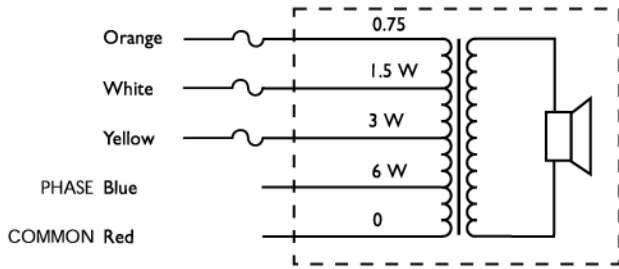

Safety	EN 60065.
Water protected	acc. to EN 60529 IP65
Self-Extinguishing	acc. to UL 94V0

Installation/Configuration Notes

The sound projector is supplied with a steel mounting bracket painted in white. The bracket has three 10 mm holes, which can be used to easily mount the projector to walls and ceilings. The direction of the projector can be adjusted by means of two screws covered with white plastic covers. The unit is supplied with a 2 m color-coded five-core cable, with each color connected to a different primary tap on the matching transformer. This makes it easy to select full-power, half-power, quarter-power and eighth-power radiation without opening the unit during installation.