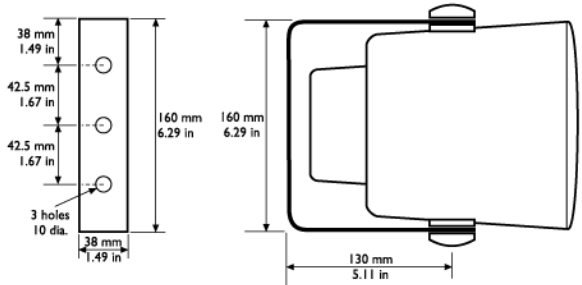

Safety	EN 60065.
Water protected	acc. to EN 60529 IP65
Self-Extinguishing	acc. to UL 94V0

Installation/Configuration Notes

The sound projector is supplied with a steel mounting bracket painted in white. The bracket has three 10 mm holes, which can be used to easily mount the projector to walls and ceilings. The direction of the projector can be adjusted by means of two screws covered with white plastic covers. The unit is supplied with a 2 m color-coded five-core cable, with each color connected to a different primary tap on the matching transformer. This makes it easy to select full-power, half-power, quarter-power and eighth-power radiation without opening the unit during installation.

Circuit diagram

Dimensions (in mm/in)

Frequency response

Polar diagram (measured with pink noise)

Octave band (Hz)	125	250	500	1k	2k	4k	8k
SPL 1.1	82	84	83	88	92	88	88
SPL max.	90	92	91	96	100	96	96
Q-factor	1.2	1.2	1.6	2.9	5.1	8.5	18
Efficiency	0.17	0.26	0.16	0.28	0.39	0.09	0.04
H. angle	360	360	360	180	120	90	60
V. angle	360	360	360	180	120	90	60

Quick reference table

Parts Included

Quantity	Components
1	LBC 3941/11 Sound Projector

Technical Specifications

Electrical*

Maximum Power	9 W
Rated Power (PHC)	6 W (6 - 3 - 1.5 - 0.75 W)
Sound Pressure Level at 6 W/1 W (at 1 kHz, 1 m)	96 dB / 88 dB (SPL)
Opening Angle (at 1 kHz/4 kHz, -6 dB)	180° / 90°
Effective Frequency Range	130 Hz to 18 kHz (-10 dB)
Rated Voltage	100 V
Rated Impedance	1667 ohm
Speaker Size	100 mm (4 inch)
Magnet Weight	3.57 oz

Mechanical

Cable	5-wire
Length	2 m (78.75 inch)

Dimensions

Diameter	165 mm (6.50 inch)
Length	200 mm (7.87 inch)
Color	white (RAL 9010)
Weight	1.5 kg (3.3 lb)

Environmental

Ambient Temperature	-25°C to +55 °C
---------------------	-----------------