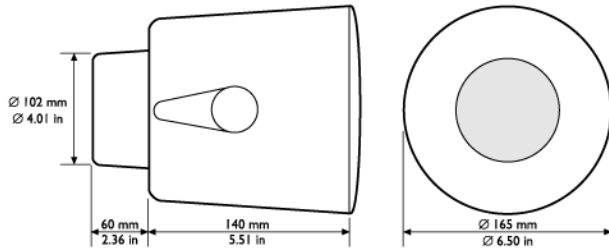

Safety	EN 60065.
Water protected	acc. to EN 60529 IP65
Self-Extinguishing	acc. to UL 94V0

Installation/Configuration Notes

The sound projector is supplied with a steel mounting bracket painted in white. The bracket has three 10 mm holes, which can be used to easily mount the projector to walls and ceilings. The direction of the projector can be adjusted by means of two screws covered with white plastic covers. The unit is supplied with a 2 m color-coded five-core cable, with each color connected to a different primary tap on the matching transformer. This makes it easy to select full-power, half-power, quarter-power and eighth-power radiation without opening the unit during installation.

Circuit diagram

Dimensions (in mm/in)

Frequency response

Polar diagram (measured with pink noise)

Octave band (Hz)	125	250	500	1k	2k	4k	8k
SPL 1.1	82	84	83	88	92	88	88
SPL max.	90	92	91	96	100	96	96
Q-factor	1.2	1.2	1.6	2.9	5.1	8.5	18
Efficiency	0.17	0.26	0.16	0.28	0.39	0.09	0.04
H. angle	360	360	360	180	120	90	60
V. angle	360	360	360	180	120	90	60

Quick reference table

Parts Included

Quantity	Components
1	LBC 3941/11 Sound Projector

Technical Specifications

Electrical*

Maximum Power	9 W
Rated Power (PHC)	6 W (6 - 3 - 1.5 - 0.75 W)
Sound Pressure Level at 6 W/1 W (at 1 kHz, 1 m)	96 dB / 88 dB (SPL)
Opening Angle (at 1 kHz/4 kHz, -6 dB)	180° / 90°
Effective Frequency Range	130 Hz to 18 kHz (-10 dB)
Rated Voltage	100 V
Rated Impedance	1667 ohm
Speaker Size	100 mm (4 inch)
Magnet Weight	3.57 oz

Mechanical

Cable	5-wire
Length	2 m (78.75 inch)

Dimensions

Diameter	165 mm (6.50 inch)
Length	200 mm (7.87 inch)
Color	white (RAL 9010)
Weight	1.5 kg (3.3 lb)

Environmental

Ambient Temperature	-25°C to +55 °C
---------------------	-----------------