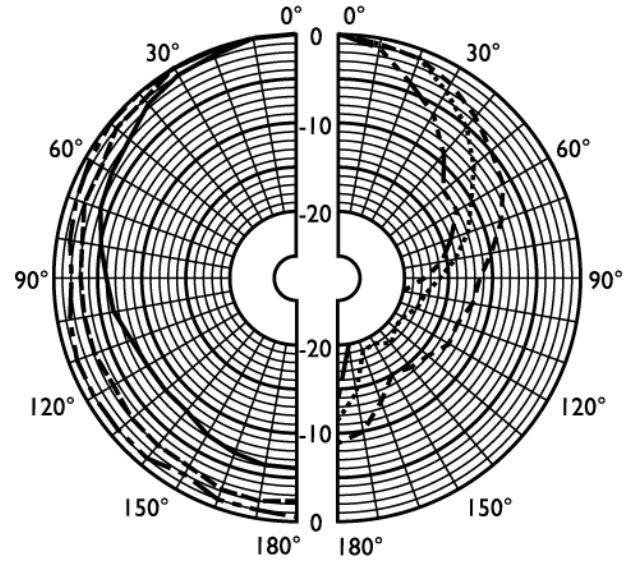

Circuit diagram

Dimensions (in mm/in)

Frequency response

Polar diagram (measured with pink noise)

Octave band (Hz)	125	250	500	1k	2k	4k	8k
SPL 1.1	82	84	83	88	92	88	88
SPL max.	90	92	91	96	100	96	96
Q-factor	1.2	1.2	1.6	2.9	5.1	8.5	18
Efficiency	0.17	0.26	0.16	0.28	0.39	0.09	0.04
H. angle	360	360	360	180	120	90	60
V. angle	360	360	360	180	120	90	60

Mechanical

Cable	5-wire
Length	2 m (78.75 inch)

Dimensions

Diameter	165 mm (6.50 inch)
Length	200 mm (7.87 inch)
Color	white (RAL 9010)
Weight	1.5 kg (3.3 lb)

Environmental

Ambient Temperature	-25°C to +55 °C
---------------------	-----------------